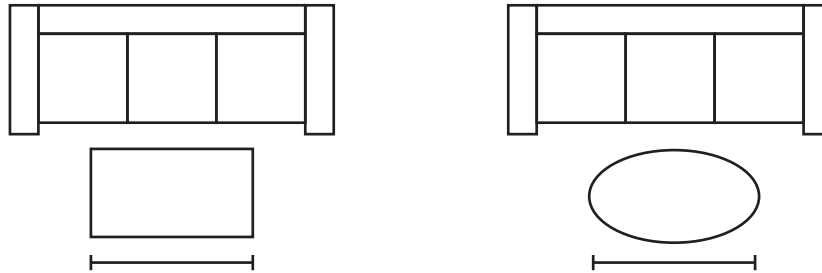

COFFEE TABLE

SIZE GUIDE

STANDARD SOFA

1/2 TO 2/3 LENGTH OF SOFA

SOFA WITH CHAISE

1/2 TO 2/3 LENGTH OF HORIZONTAL SEAT

L SHAPED SECTIONAL

1/2 TO 2/3 LENGTH OF SEAT